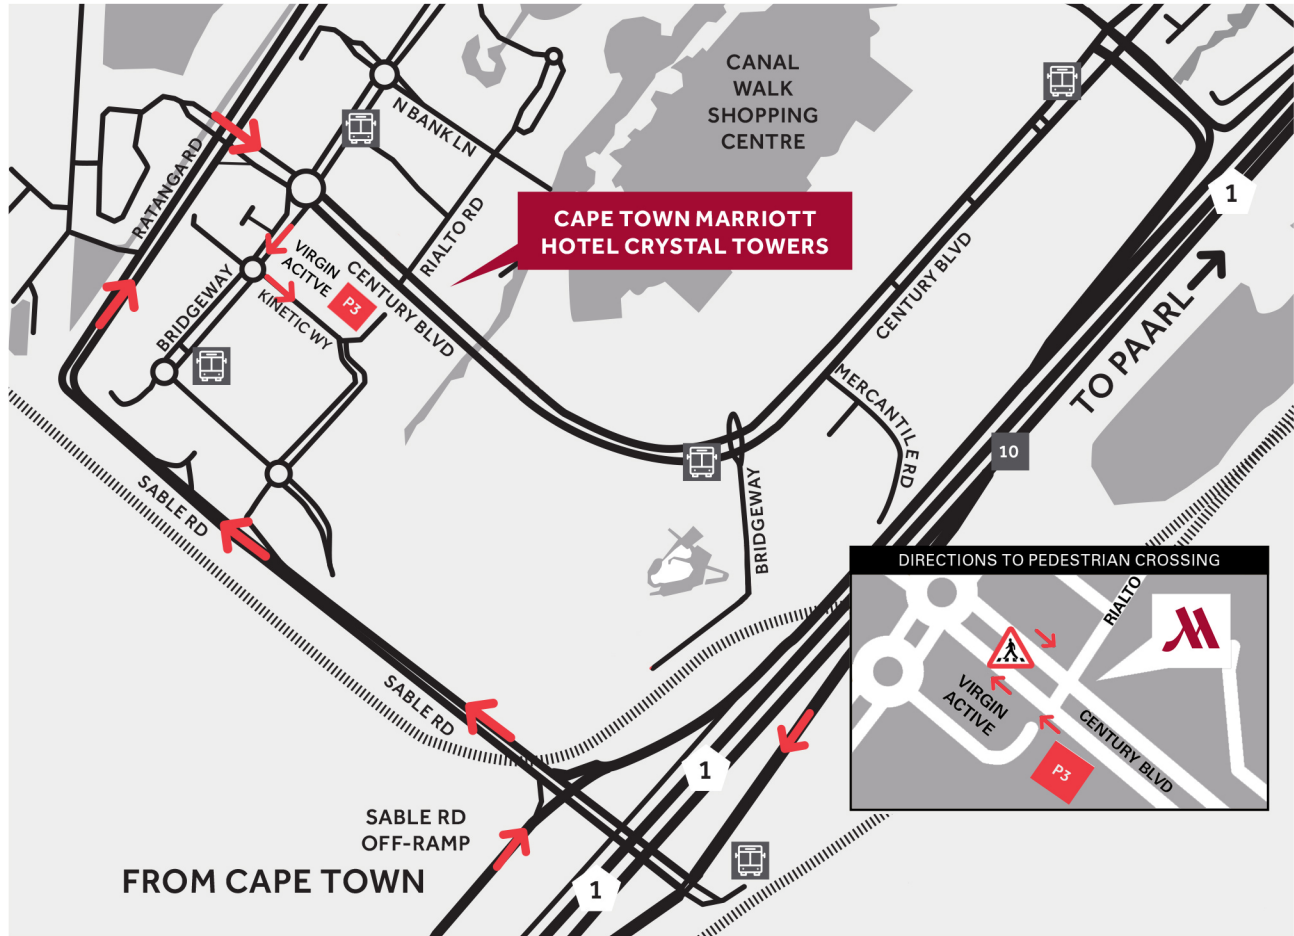

**MARRIOTT  
CAPE TOWN  
CRYSTAL TOWERS**

**MAP LOCATION**

**CAPE TOWN MARRIOTT HOTEL CRYSTAL TOWERS**  
CORNER CENTURY BOULEVARD AND RIALTO ROAD  
CENTURY CITY, CAPE TOWN 7441, SOUTH AFRICA  
[CRYSTAL.CAPETOWN.SALES@MARRIOTTHOTELS.COM](mailto:CRYSTAL.CAPETOWN.SALES@MARRIOTTHOTELS.COM)  
27.21.525.3888

MARRIOTT  
CAPE TOWN  
CRYSTAL TOWERS

---

# SUMMER GREENS

Head southeast on Bakers Cres

Turn right to stay on Bakers Cres

Turn right onto Ploughmans Cres

Turn right onto Summer Greens Dr

Go through 2 roundabouts

At the roundabout, take the 1st exit onto Century Ave/Century City Rd

Go through 1 roundabout

At the roundabout, take the 2nd exit and stay on Century Ave

At the roundabout, take the 1st exit onto Century Blvd

Turn right onto Rialto Rd

Destination will be on the right

**CAPE TOWN MARRIOTT HOTEL CRYSTAL TOWERS**  
CORNER CENTURY BOULEVARD AND RIALTO ROAD  
CENTURY CITY, CAPE TOWN 7441, SOUTH AFRICA  
CRYSTAL.CAPETOWN.SALES@MARRIOTTHOTELS.COM  
27.21.525.3888